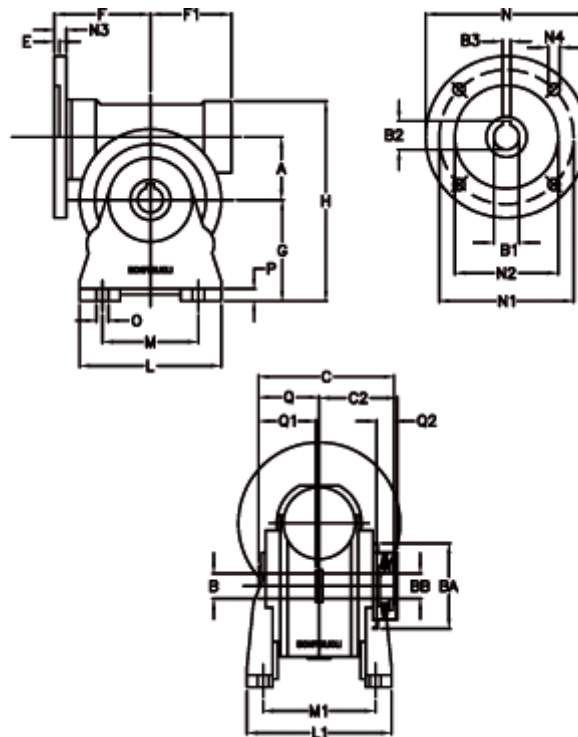

Article number: 390204404622236

Description: Worm Gear with Torque Limiter  
VF 44-L2-A-46-P63B5

## Measures

a = 44.60	C2 = 48	L1 = 98.0	O = 8.5
B = 18	Description = VF 44A-xx-63B5	m = 52	P = 10
B1 E7 = 11	E = 2.0	M1 = 81.0	Q = 32.0
B2 = 12.8	F = 65	N = 140	Q1 = 32
B3 H9 = 4	F1 = 54	N1 = 115	Q2 = 12
BA = 40	g = 72	N2 = 95	
BB H7 = 11	H = 143	N3 = 10.5	
C = 79	L = 90	N4 = 9,5	